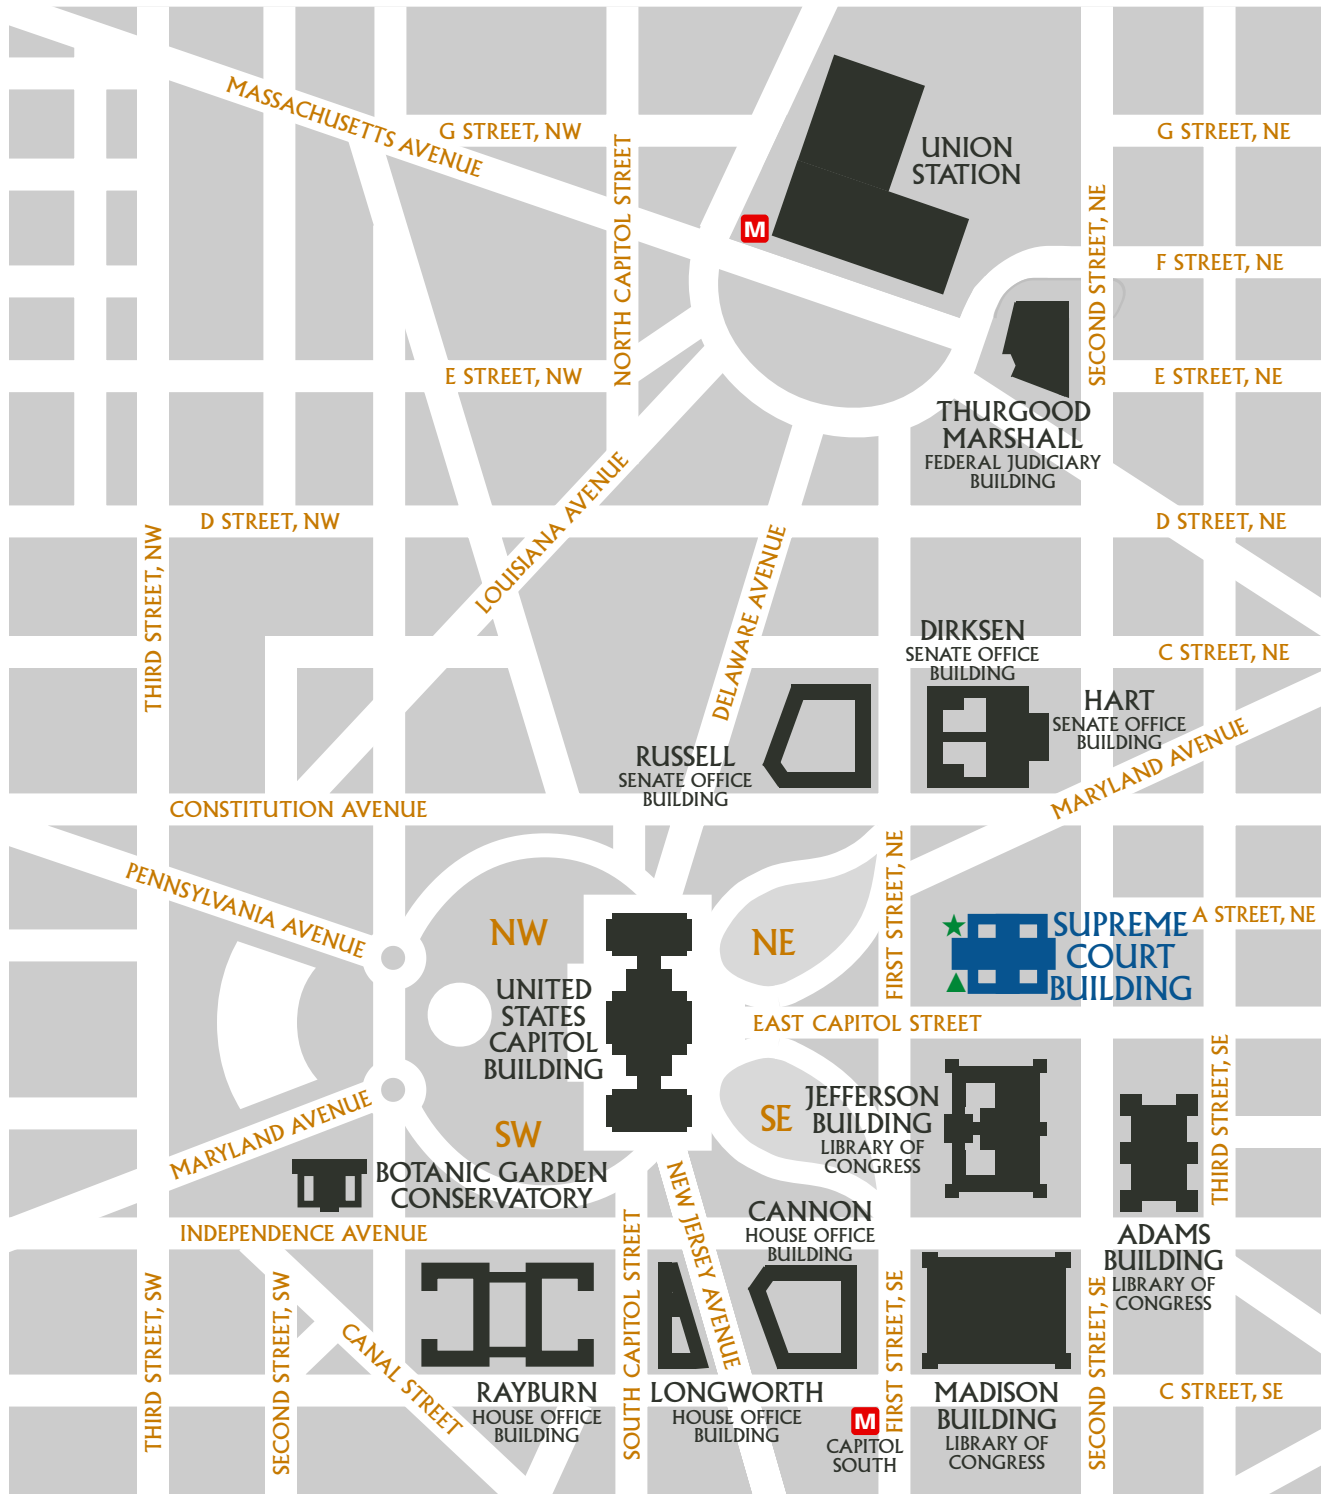

SUPREME COURT

Building Hours: Monday-Friday: 9:00 a.m. to 3:00 p.m.

★ Visitors' Entrance (Wheelchair Accessible)

▲ Entrance for Arguing Attorneys, Bar Members and Press (Open to public: 9:00 a.m.-3:00 p.m., M-F)

M Metro

Note: Map not to scale